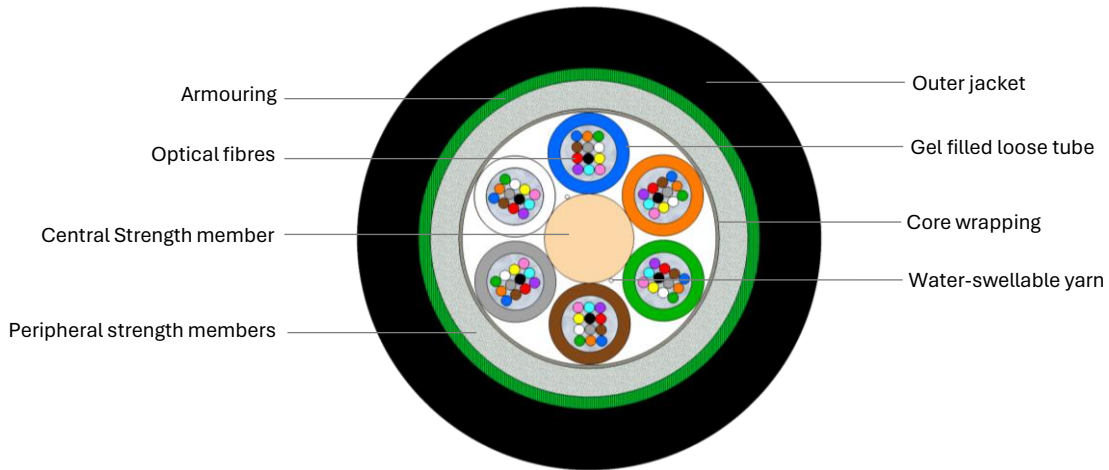

# Universal CST Armoured Multitube Cable 12-144F (SC)

Fibre optic cable with full protection against rodents for direct burial installation

Picture not to scale. For illustration only.

Fibre Type	G.652.D, G.657.A1, G.657.A2, G.655, OM2, OM3, OM4
Fibre colour	EIA/TIA-598A
Tube colour	EIA/TIA-598A
Central strength member	FRP rod (coated if necessary)
Core wrapping	Water-swellaable tape
Peripheral strength members	Water-swellaable glass yarns
Armouring	Corrugated steel tape, longitudinally under jacket
Outer jacket material	Black UV resistant halogen-free flame-retardant thermoplastic compound

	12	24	48	60	72	96	144	
Number of fibres	12	24	48	60	72	96	144	
Number of fibres in tube	12	12	12	12	12	12	12	
Tube count (layers)	1	2	4	5	6	8	12	
Filler count	5	4	2	1	0	0	0	
Nominal outer diameter (mm)	11.4	11.4	11.4	11.4	11.4	12.9	15.0	
Outer jacket thickness (mm)				1.5				
Calc. cable weight (kg/km)	153	154	156	157	158	195	252	
Short-term tensile strength (N)	3200	3200	3200	3200	3200	6300	5500	IEC 60794-1-101
Long-term tensile strength (N)	1020	1020	1020	1020	1020	2000	1750	IEC 60794-1-101
Short-term crush resistance (N/100 mm)				3500				IEC 60794-1-103
Long-term crush resistance (N/100 mm)				1050				IEC 60794-1-103
Max. impact loading (Nm)				25				IEC 60794-1-104
Min. bend radius not load (OD)				15				IEC 60794-1-111
Min. bend radius load (OD)				20				IEC 60794-1-111
Operating temperature range (°C)				-40 to +70				IEC 60794-1-201
Storage temperature range (°C)				-40 to +70				IEC 60794-1-201
Installation temperature range (°C)				-15 to +50				IEC 60794-1-201
Water tightness (1 m / 24 hrs.)				No leakage				IEC 60794-1-205
Class of fire reaction				Fca				EN 50575, EN 13501-6